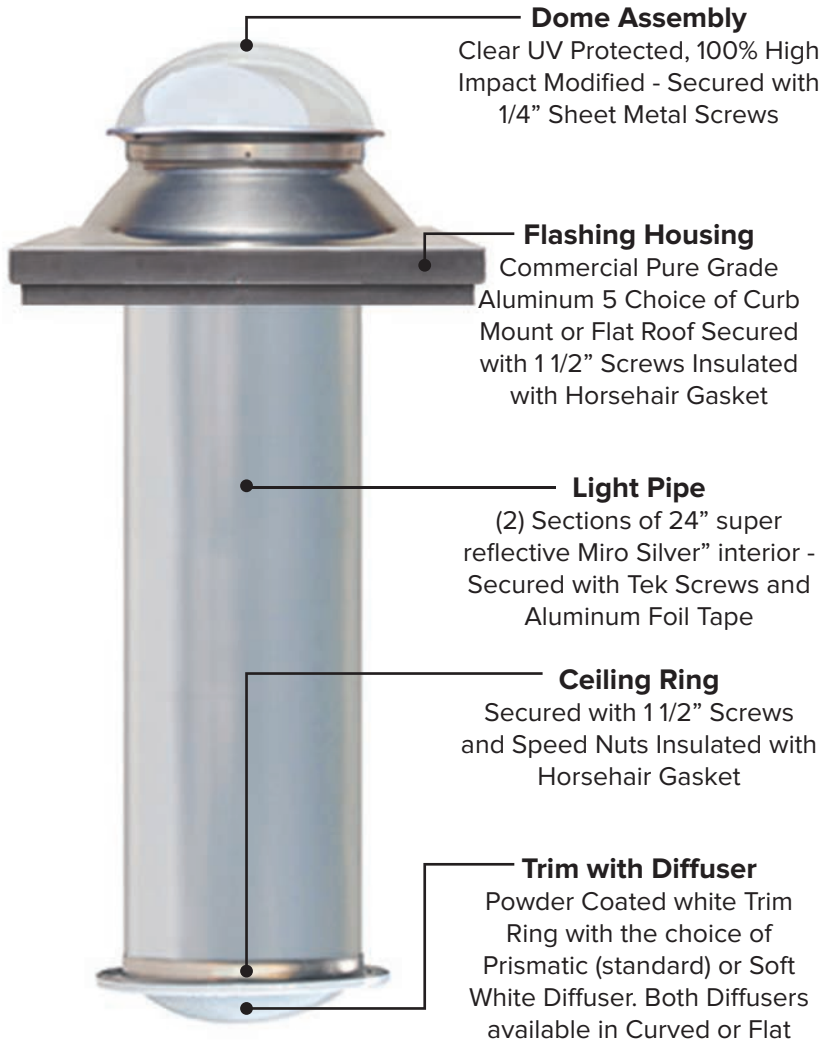

10" Model

Common applications: Bathrooms, Hallways, Entry Ways, Closets, Small Kitchens, Bedrooms, Laundry Rooms, Small Workspaces, and Hobby Rooms

Light Output:

Illuminates up to 150 sq. ft.
Equivalent of up to 300 watts
Max. light pipe length = 18 feet

Performance Features:

25-Year Product Warranty
Hurricane Tested/Approved
ICC-ES Listed

Flashing Types:

Curb Mount
Flat Roof

Flashing Colors:

Mill Finish Aluminum

Diffuser Styles:

Prismatic (Flat or Curved)
Soft White (Flat or Curved)

Accessories Available:

Electric Light Kit
Dimmer Kit
Additional Light Pipe
Angle Adapter (Elbow)

Flat Roof Flashing